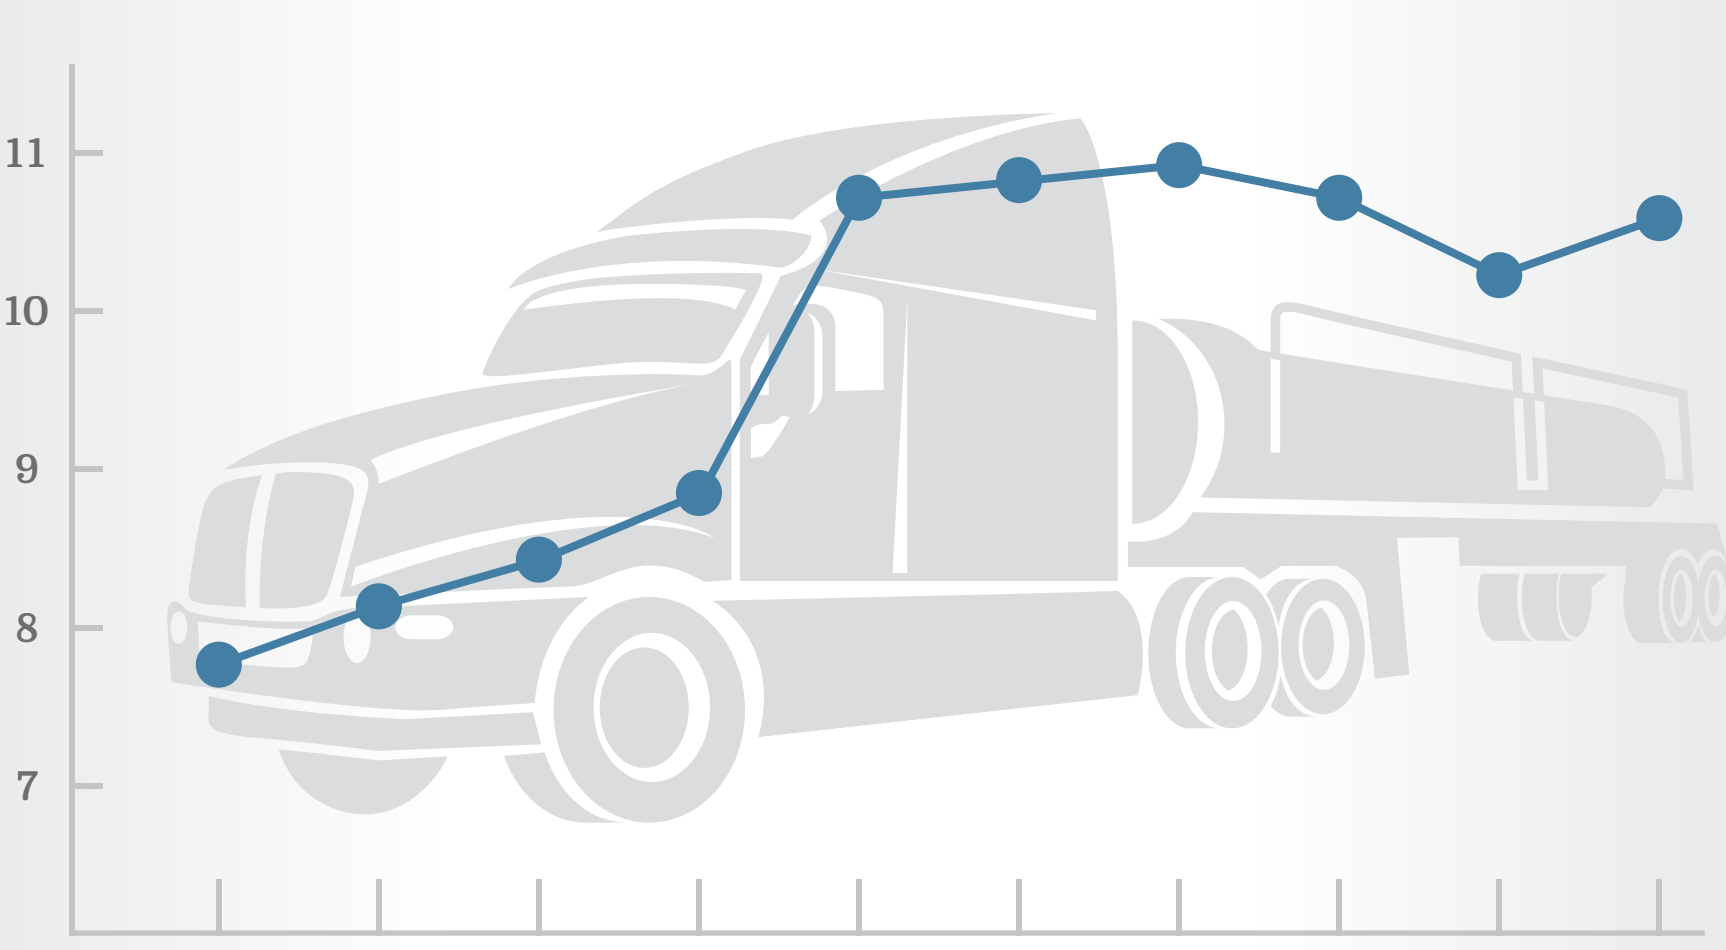

NUMBER OF LARGE TRUCKS REGISTERED NATIONWIDE BY YEAR BY THE MILLIONS

DEALING WITH A SERIOUS TRUCK ACCIDENT IN FLORIDA?

Law Offices of
SCOTT M. MILLER, P.A.
PERSONAL INJURY ATTORNEY

CAN HELP!

CONTACT US 24 HOURS A DAY.
CALL (866) MILLER-5 AND SCHEDULE
A FREE CONSULTATION.

"Traffic Safety Facts - 2012 Data." U.S. Department of Transportation. NHTSA. May 2014.
<http://www-nrd.nhtsa.dot.gov/Pubs/811868.pdf>

"Traffic Safety Facts Florida." U.S. Department of Transportation. National Highway Traffic Safety Administration.
<http://www-nrd.nhtsa.dot.gov/departments/nrd-30/ncsa/STSI/12_FL/2012/12_FL_2012.pdf>