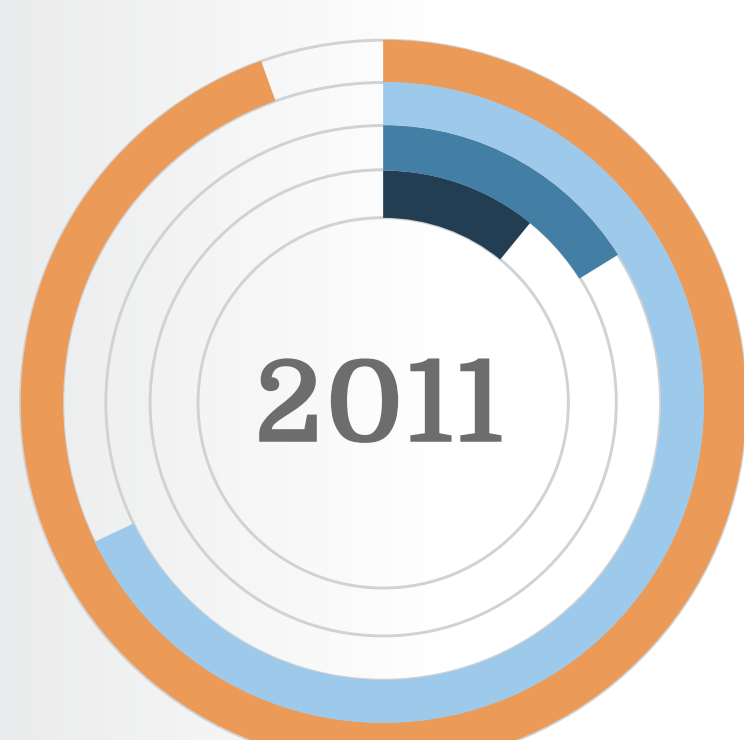

FLORIDA TRUCK ACCIDENT STATISTICS

DISCOVER THE TRUTH ABOUT ACCIDENTS INVOLVING TRACTOR-TRAILERS AND OTHER LARGE TRUCKS IN FLORIDA

INFORMATION COMPILED BY GREATER ORLANDO TRUCK ACCIDENT LAWYER

Law Offices of
SCOTT M. MILLER, P.A.
PERSONAL INJURY ATTORNEY

LARGE TRUCK FATALITIES NATIONWIDE BY YEAR

TOTAL FATALITIES

OCCUPANTS OF OTHER VEHICLES KILLED

OCCUPANTS OF LARGE TRUCKS KILLED

NON-OCCUPANTS (PEDESTRIANS, CYCLISTS, ETC.) KILLED

3,781 TOTAL FATALITIES

2,713 | 640 | 428