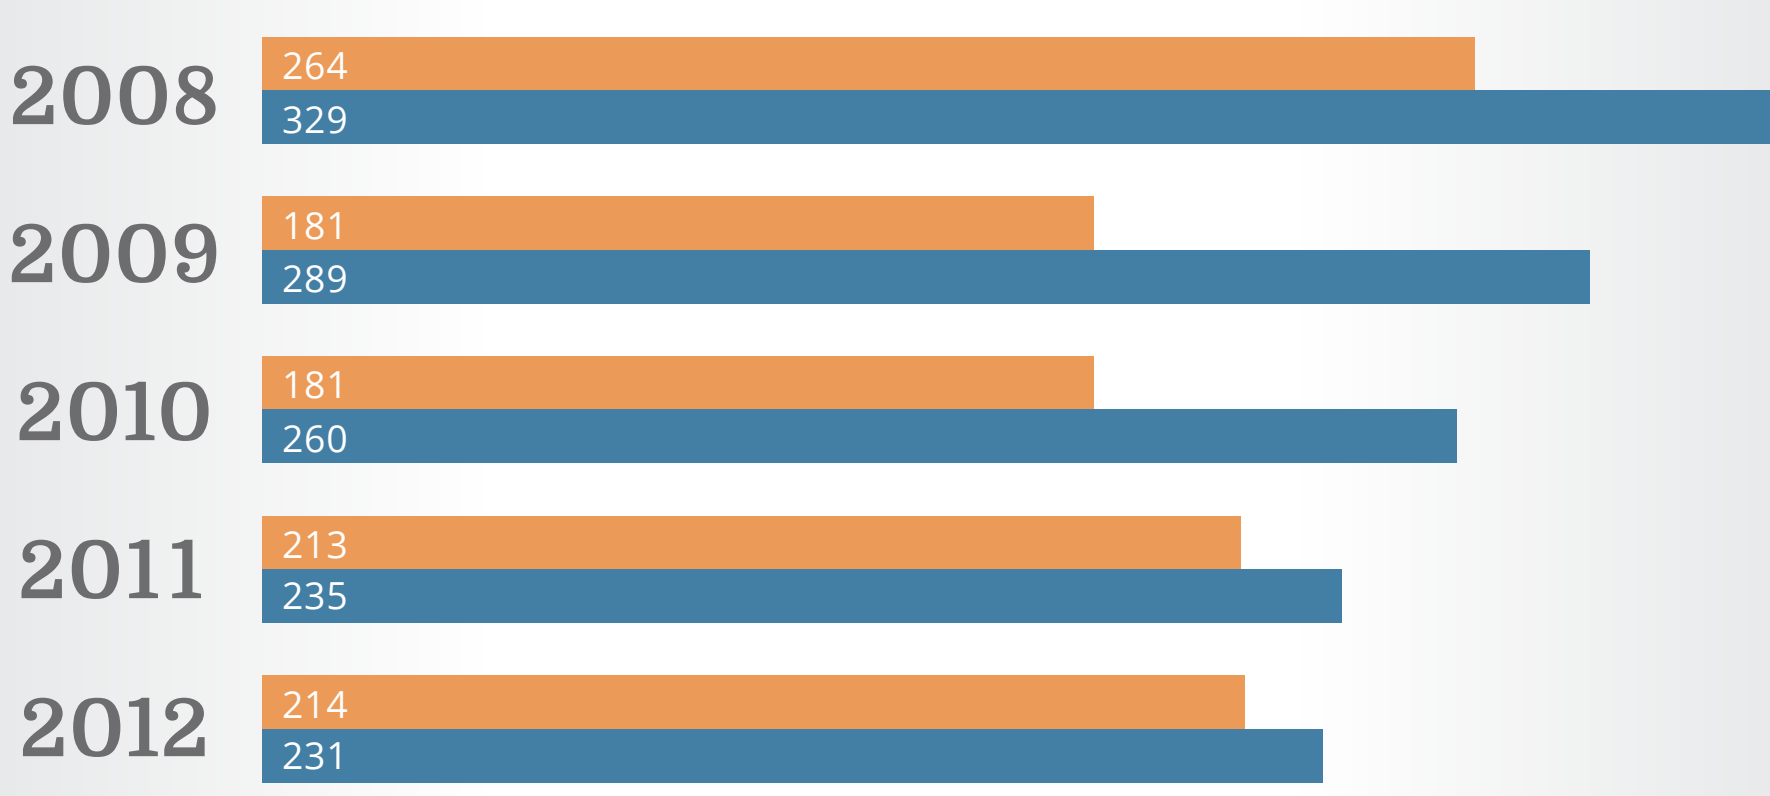

FLORIDA TRUCK ACCIDENT STATISTICS

DISCOVER THE TRUTH ABOUT ACCIDENTS INVOLVING TRACTOR-TRAILERS AND OTHER LARGE TRUCKS IN FLORIDA

INFORMATION COMPILED BY GREATER ORLANDO TRUCK ACCIDENT LAWYER

Law Offices of
SCOTT M. MILLER, P.A.
PERSONAL INJURY ATTORNEY

LARGE TRUCK FATALITIES NATIONWIDE BY YEAR

TOTAL FATALITIES

OCCUPANTS OF OTHER VEHICLES KILLED

OCCUPANTS OF LARGE TRUCKS KILLED

NON-OCCUPANTS (PEDESTRIANS, CYCLISTS, ETC.) KILLED

3,781 TOTAL FATALITIES

2,713 | 640 | 428

3,921 TOTAL FATALITIES

2,843 | 697 | 381

TOTAL NUMBER OF TRUCK FATALITIES IN FLORIDA BY YEAR AND TYPE

LARGE TRUCK FATALITIES

LIGHT UTILITY TRUCK FATALITIES
OCCUPANTS ONLY

TOP 5 IMPACT POINTS FOR ACCIDENTS INVOLVING LARGE TRUCKS AND OTHER VEHICLES, IN 2012